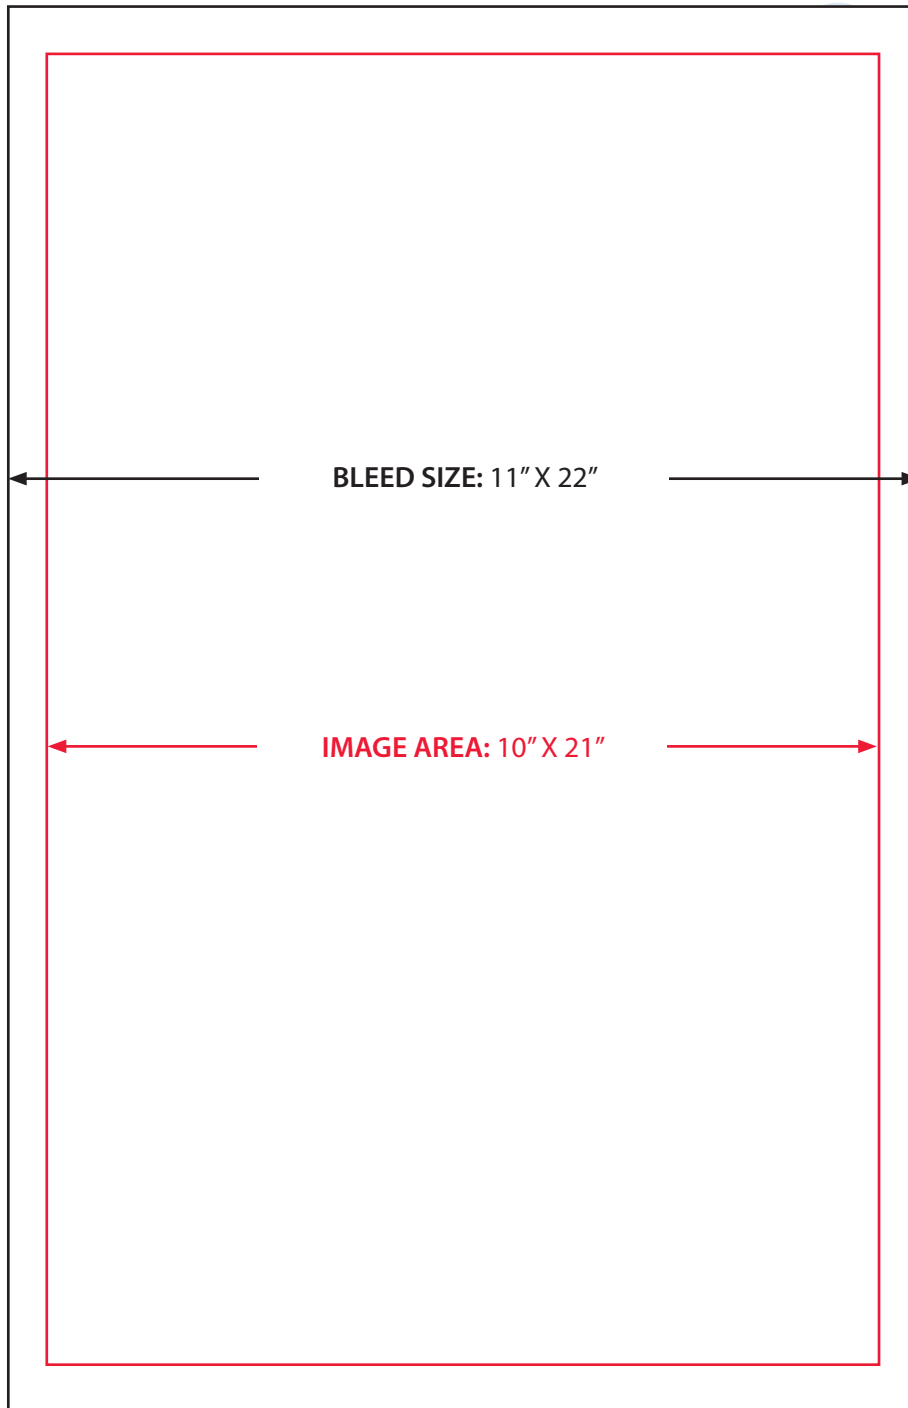

Powered by **Sun Coast Press**

PAGE AND WEB SIZES

Page Set-up Specifications

Broadsheet

22" web – Page Size: 11" x 22"

DOCUMENT: 11" X 22"

Folded: 11" X 11"

MARGIN: .5"

IMAGE AREA: 10" X 21"

GUTTER: .125"

*Need additional information?
Contact us.*

Scott Toner

Technical Relations Manager

SCP Services

200 E. Venice Ave

Venice, FL 34285