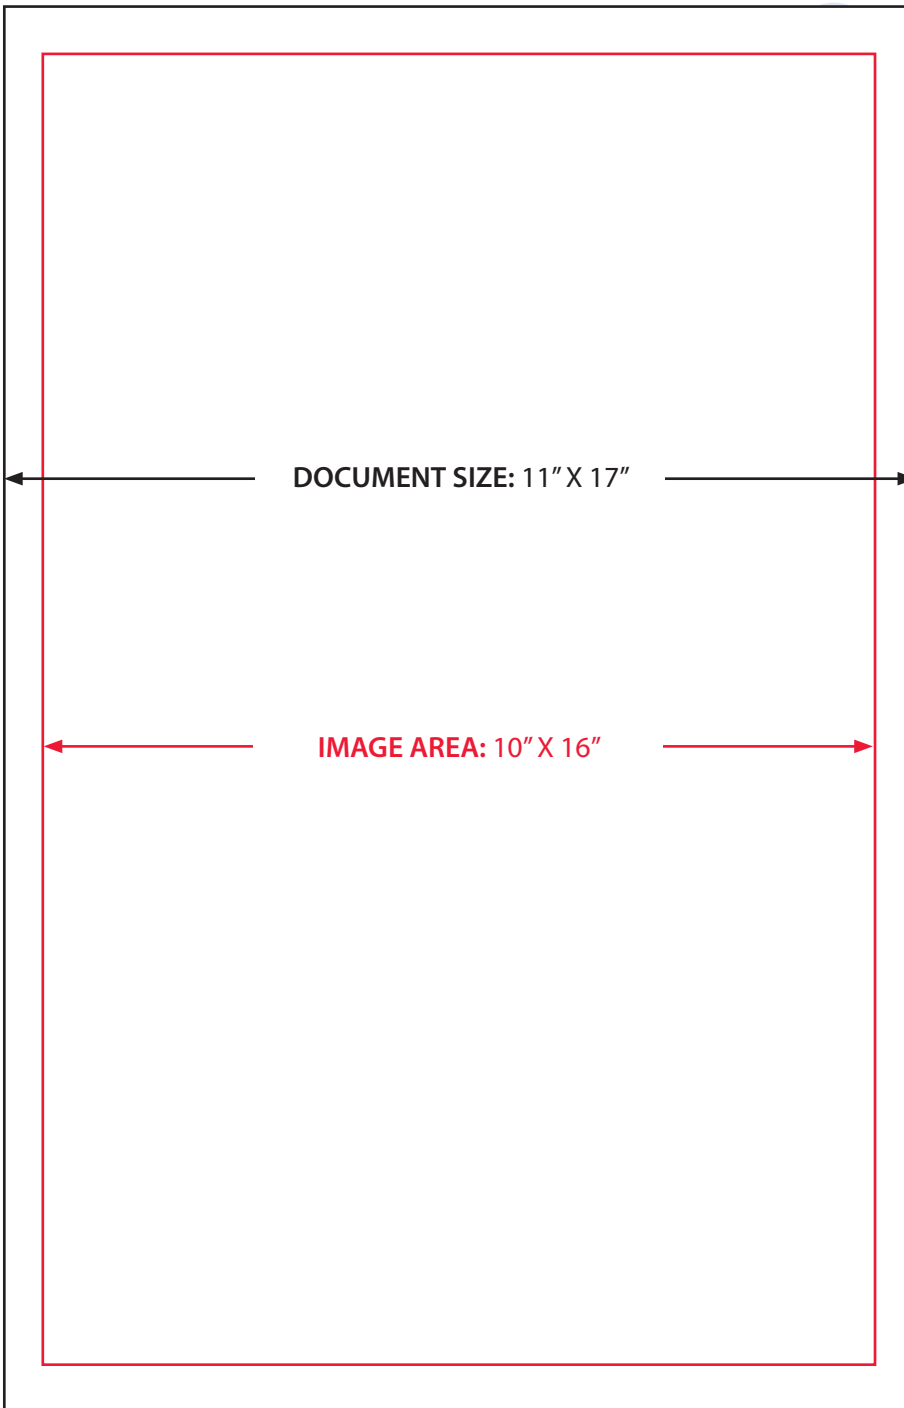

Powered by **Sun Coast Press**

PAGE AND WEB SIZES

Page Set-up Specifications

Long Tab

34" web – Page Size: 11" x 17"

DOCUMENT: 11" X 17"

MARGIN: .5"

IMAGE AREA: 10" X 16"

GUTTER: .125"

*Need additional information?
Contact us.*

Scott Toner

Technical Relations Manager

SCP Services

200 E. Venice Ave

Venice, FL 34285

941.769.4260 Cell