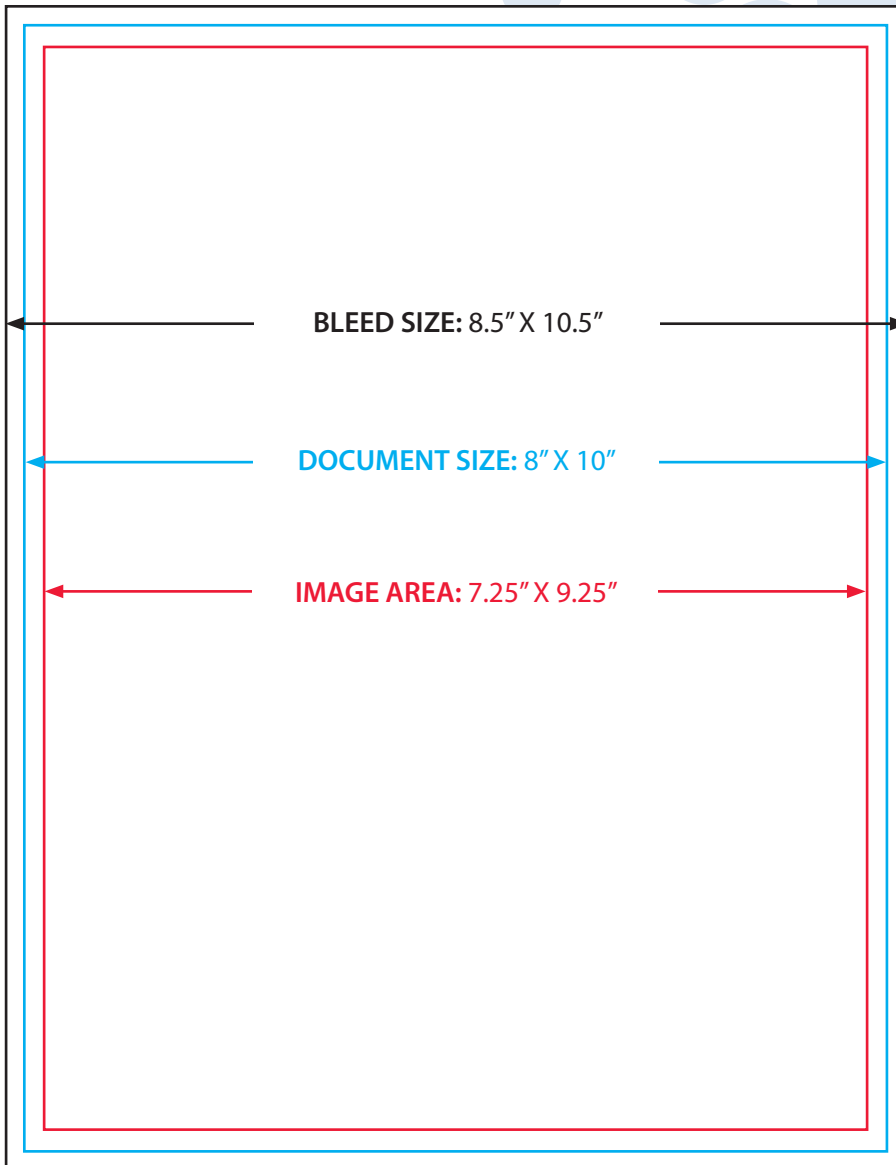

Powered by **Sun Coast Press**

PAGE AND WEB SIZES

Page Set-up Specifications

Book - Literary Magazine

34" web – Page Size: 8" x 10"

DOCUMENT: 8" X 10"

MARGIN: .375"

BLEED: .25

GUTTER: .125"

IMAGE AREA: 7.25" X 9.25"

*Need additional information?
Contact us.*

Scott Toner

Technical Relations Manager

SCP Services

200 E. Venice Ave

Venice, FL 34285