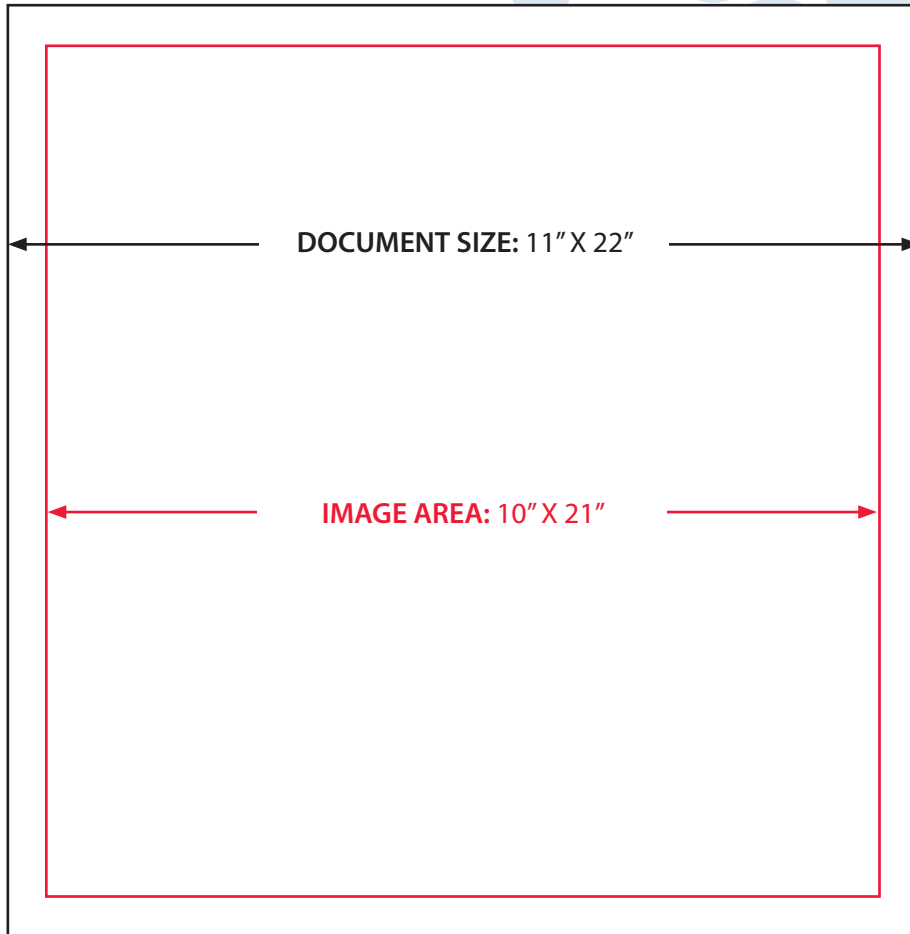

Powered by **Sun Coast Press**

PAGE AND WEB SIZES

Page Set-up Specifications

Standard Tab

22" web – Page Size: 11" x 11"

DOCUMENT: 11" X 11"

MARGIN: .5"

IMAGE AREA: 10" X 10"

GUTTER: .125"

*Need additional information?
Contact us.*

Scott Toner

Technical Relations Manager

SCP Services

200 E. Venice Ave

Venice, FL 34285

941.769.4260 Cell