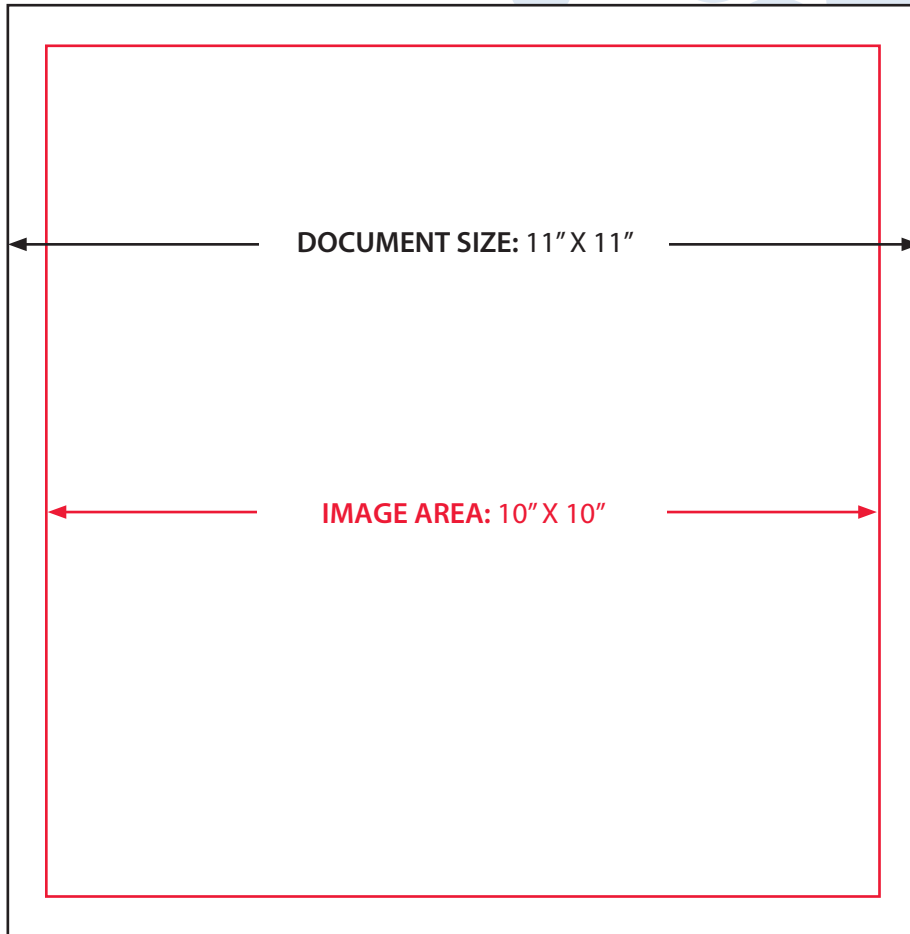

# PAGE AND WEB SIZES

## Page Set-up Specifications

### Standard Tab

22" web – Page Size: 11" x 11"

**DOCUMENT:** 11" X 11"

**MARGIN:** .5"

**IMAGE AREA:** 10" X 10"

**GUTTER:** .125"

*Need additional information?  
Contact us.*

**Scott Toner**